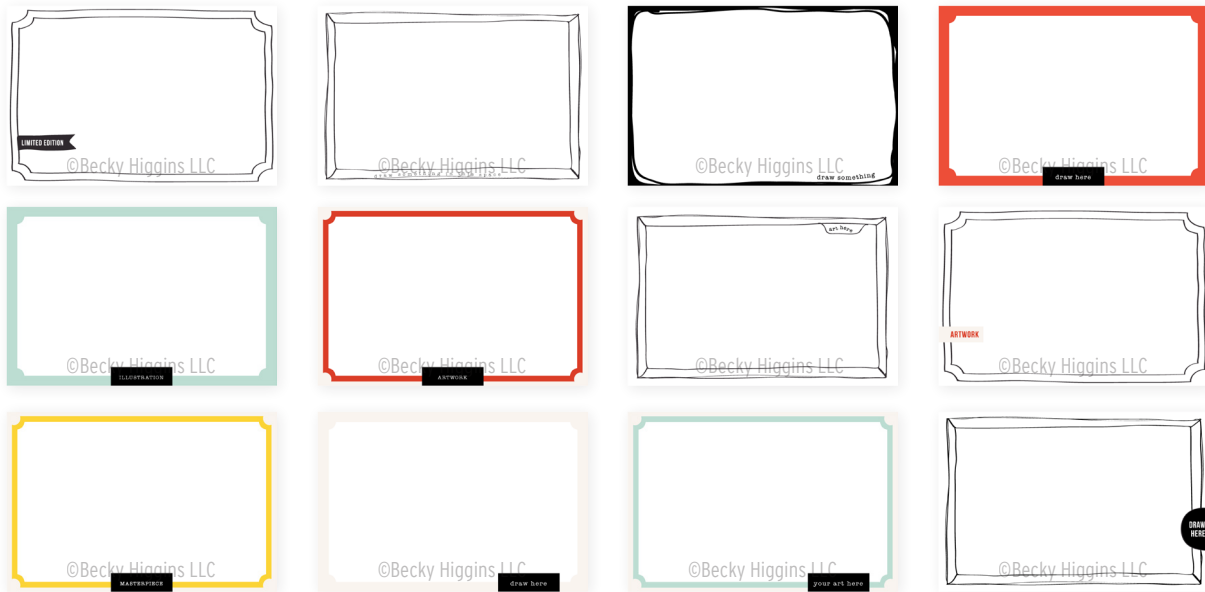

3x4 Vertical Journaling Cards

Personal Yearbook

3x4 Vertical Journaling Cards (continued)

3x4 Horizontal Journaling Cards

Personal Yearbook

Mini Kit Card Design Reference

3x4 Horizontal Journaling Cards (continued)

Personal Yearbook

4x6 Horizontal Journaling Cards

Personal Yearbook

Mini Kit Card Design Reference

4x6 Horizontal Journaling Cards (continued)

4x6 Vertical Journaling Cards

4x6 Horizontal Art Cards

4x6 Vertical Art Cards

Personal Yearbook

Mini Kit Card Design Reference

4x6 Horizontal Month Cards

4x6 Vertical Month Cards

Personal Yearbook

Personal Yearbook

Mini Kit Card Design Reference

First & Last Page Cards